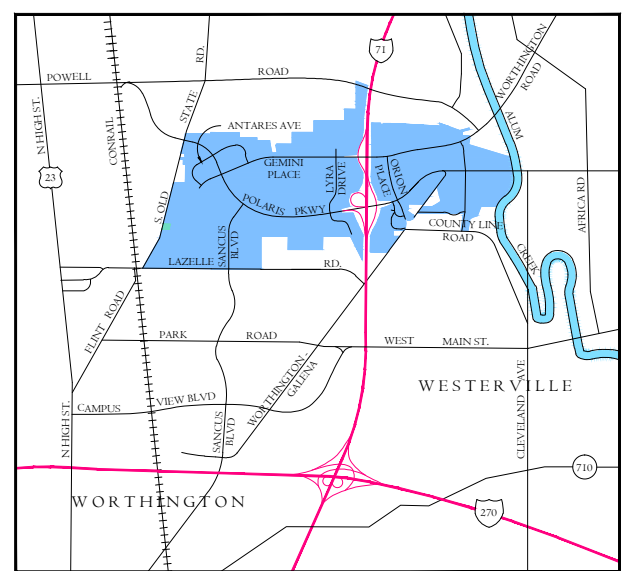

7965 N. High St., Suite 340
 Columbus, Ohio 43235
 Phone: 614.885.1700
 Fax: 614.885.1701
 www.ctconsultants.com

Location Map

January, 2018

Key

- | | | | | | | | | | |
|---------------------------------|-----------------------------|------------------------------|------------------------------|--------------------------------|--|--------------------------------------|--|---------------------------------|-----------------------------|
| 1 Applebee's | 17 Chase - McCoy Center | 33 House Of Japan | 49 Offices at Polaris | 65 Sancus Retail Center | 81 Quick Inc. | 97 Fifth/Third Bank | 113 Costco Gas | 129 Walgreen's | 145 Valvoline |
| 2 Firebirds/Core Life | 18 Polaris Commerce Center | 34 Capella Center | 50 Offices at Polaris | 66 Polaris Fashion Place | 82 Cranel | 98 The Market at Polaris | 114 Mitchell's Steakhouse | 130 Avenue at Polaris | 146 Ikea |
| 3 Starbucks | 19 Fire Station/Water Tower | 35 Polaris Center I | 51 Quest Business Center | 67 Polaris Professional Center | 83 Pella Windows | 99 Candlewood Suites | 115 Royal Ginger | 131 AutoZone | 147 Ashley/Morris Furniture |
| 4 Marcella's | 20 Sunoco | 36 Pointe at Polaris | 52 United Health Care | 68 Polaris Medical Center | 84 Rockford Homes | 100 Haverty Furniture | 116 The Lakes at Polaris | 132 Jason's Deli | 148 Value City Furniture |
| 5 O'Charley's | 21 Arby's | 37 Orion Office Park | 53 Polaris View | 69 JP Morgan Chase | 85 Mr. Tire | 101 Red Robin | 117 Gemini Place Retail Center 3 | 133 Medical Office | 149 Staybridge Suites |
| 6 Taco Bell/Pizza Hut | 22 Bar Louie | 38 McGraw Hill | 54 United Dairy Farmers | 70 CVS | 86 Pier I | 102 Polaris Neighborhood Center 3 | 118 Cambria Suites | 134 Polaris Place | 150 At Home |
| 7 Smokey Bones BBQ | 23 Quaker Steak & Lube | 39 Corporate One Credit | 55 Huntington Bank | 71 C.A.R.S. at Polaris | 87 Tilted Kilt | 103 Front Room Furnishings | 119 L.A. Fitness | 135 Tim Horton's | 151 Polaris Retirement |
| 8 Jared The Galleria of Jewelry | 24 NTB | 40 Offices at Polaris | 56 Homewood Suites | 72 Capital Lighting | 88 Lifeway Retail Center | 104 Rave Motion Pictures | 120 Polaris Neighborhood Center 4 | 136 Goo Goo Car Wash | 152 Burger King |
| 9 MacKenzie River Pizza | 25 Comfort Inn | 41 Beacon Insurance | 57 Skyline Chili | 73 La Petite Academy | 89 Texas Roadhouse Grill | 105 Tire Discounters | 121 Eddie Merlot's | 137 Cabela's | 153 Corner Bakery |
| 10 Wendy's | 26 Magic Mountain | 42 Polaris Innovation Center | 58 Polaris Neighborhood Ctr. | 74 The Cabinet Shop | 90 Capella Center 2 | 106 Hampton Inn & Suites | 122 Gemini Place Towne Center | 138 Residence Inn | 154 Paramount |
| 11 Extended Stay of America | 27 Carrabba's Italian Grill | 43 Shell | 59 DSW | 75 Alpha Graphics | 91 Azia Oriental Rugs | 107 Hilton Hotel | 123 Sonic | 139 Holiday Inn Express | 155 Art Van |
| 12 Polaris Towne Center | 28 Hilton Garden Inn | 44 BP | 60 Olive Garden | 76 Newcome Electronic Systems | 92 Chase | 108 Polaris West | 124 Lifestyle Center - Polaris Fashion Place | 140 801 Polaris Apartments | 156 Duluth Trading Company |
| 13 Lowe's | 29 Waffle House | 45 McDonald's | 61 Red Lobster | 77 Hugs and Hearts | 93 Gemini Shopping Center | 109 Potbelly's/Omaha Steak/Vit. Shop | 125 Valvoline | 141 Matt The Millers/DXL | 157 Top Golf |
| 14 Target | 30 La-Z-Boy | 46 Steak & Shake | 62 Vacant | 78 Olentangy Management | 94 Sancus Neighborhood Shopping Center | 110 BJ's Restaurant/Brewhouse | 126 Raising Canes | 142 Roosters | |
| 15 Cort Furniture | 31 Mattress Firm | 47 Polaris Grille | 63 BP | 79 Polaris Family Dentistry | 95 Polaris Neighborhood Center 2 | 111 Mimi's Cafe | 127 Firestone | 143 Westar Nhbhd. Retail Center | |
| 16 AAA Car Care | 32 Rude Dog Bar & Grill | 48 Four Points Hotel | 64 Bedrooms First | 80 EDS Industrial Solutions | 96 Star Lanes | 112 Costco | 128 McDonald's | 144 Ravines at Westar | |